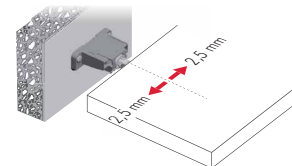

TRIADE PRO SYSTEM

WOOD & GLASS
SHELVING
SYSTEMS

TRIADE PRO XXL

40 mm min.

40 kg per pair
for shelf 400 mm deep

SPECIFICATION

It is the responsibility of the customer: to ensure the wall is of a suitable quality to hold the shelf fixing in place and to use the proper hardware fittings according to the construction of the wall. For more specific information, please refer to the WARNINGS section at the end of the catalogue.

ADJUSTMENT

BRACKET ALIGNMENT

LATERAL ADJUSTMENT

INCLINATION ADJUSTMENT

LOADING CAPACITY CHART

(The figures refer to 2 shelf supports)

RECOMMENDED NUMBER OF TRIADE PRO XXL PER SHELF

= PZ2 = open ended wrench 12 mm
 = 25 pcs.
 123
1623004000

VERY IMPORTANT
Centre of the hole is shifted 3,5 mm upwards. Please keep in mind when levelling the shelf.

OPTIONAL DRILLING FOR SECURITY LOCKING

= S2 = on request

21105190ZN 14 40
21105060ZN 20 50

TRIADE PRO XXL AND BRACKET

Overmolded steel pin in plastic material.

OPTIONAL SECURITY LOCKING

TRIADE PRO MAXI wall bracket
16215030ZN

Pan head screw max Ø 5 mm

TRIADE PRO XXL
1623004000

Pan head screw M5 x 12 mm
60334030ZN

It is the responsibility of the customer: to ensure the wall is of a suitable quality to hold the shelf fixing in place and to use the proper hardware fittings according to the construction of the wall. For more specific information, please refer to the WARNINGS section at the end of the catalogue.