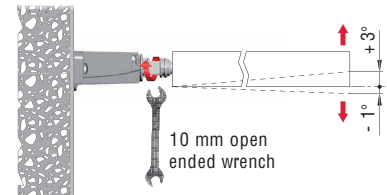

TRIADE PRO SYSTEM

WOOD & GLASS
SHELVING
SYSTEMS

TRIADE PRO XXL

40 mm min.

40 kg per pair
for shelf 400 mm deep

SPECIFICATION

It is the responsibility of the customer: to ensure the wall is of a suitable quality to hold the shelf fixing in place and to use the proper hardware fittings according to the construction of the wall. For more specific information, please refer to the WARNINGS section at the end of the catalogue.

ADJUSTMENT

BRACKET ALIGNMENT

LATERAL ADJUSTMENT

INCLINATION ADJUSTMENT

LOADING CAPACITY CHART

(The figures refer to 2 shelf supports)

RECOMMENDED NUMBER OF TRIADE PRO XXL PER SHELF

= PZ2 = open ended wrench 12 mm
 = 25 pcs.
 123
1623004000

VERY IMPORTANT
Centre of the hole is shifted 3,5 mm upwards. Please keep in mind when levelling the shelf.

OPTIONAL DRILLING FOR SECURITY LOCKING

= S2 = on request

21105190ZN 14 40
21105060ZN 20 50

TRIADE PRO XXL AND BRACKET

Overmolded steel pin in plastic material.

OPTIONAL SECURITY LOCKING

TRIADE PRO MAXI wall bracket
16215030ZN

Pan head screw max Ø 5 mm

TRIADE PRO XXL
1623004000

Pan head screw M5 x 12 mm
60334030ZN

It is the responsibility of the customer: to ensure the wall is of a suitable quality to hold the shelf fixing in place and to use the proper hardware fittings according to the construction of the wall. For more specific information, please refer to the WARNINGS section at the end of the catalogue.