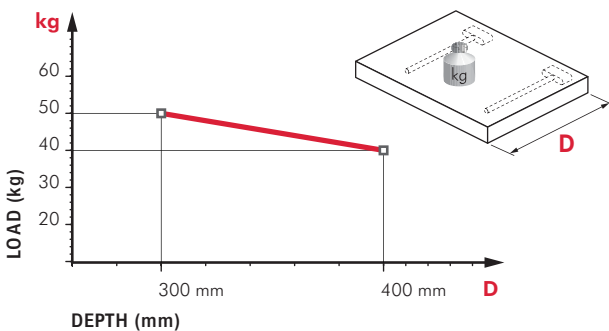

TRIADE PRO SYSTEM

WOOD & GLASS
SHELVING
SYSTEMS

TRIADE PRO XXL

40 mm min.

40 kg per pair
for shelf 400 mm deep

SPECIFICATION

It is the responsibility of the customer: to ensure the wall is of a suitable quality to hold the shelf fixing in place and to use the proper hardware fittings according to the construction of the wall. For more specific information, please refer to the WARNINGS section at the end of the catalogue.

ADJUSTMENT

BRACKET ALIGNMENT

LATERAL ADJUSTMENT

INCLINATION ADJUSTMENT

LOADING CAPACITY CHART

(The figures refer to 2 shelf supports)

RECOMMENDED NUMBER OF TRIADE PRO XXL PER SHELF

= PZ2 = open ended wrench 12 mm
 = 25 pcs.
 123
1623004000

VERY IMPORTANT
Centre of the hole is shifted 3,5 mm upwards. Please keep in mind when levelling the shelf.

OPTIONAL DRILLING FOR SECURITY LOCKING

= S2 = on request

21105190ZN 14 40
21105060ZN 20 50

TRIADE PRO XXL AND BRACKET