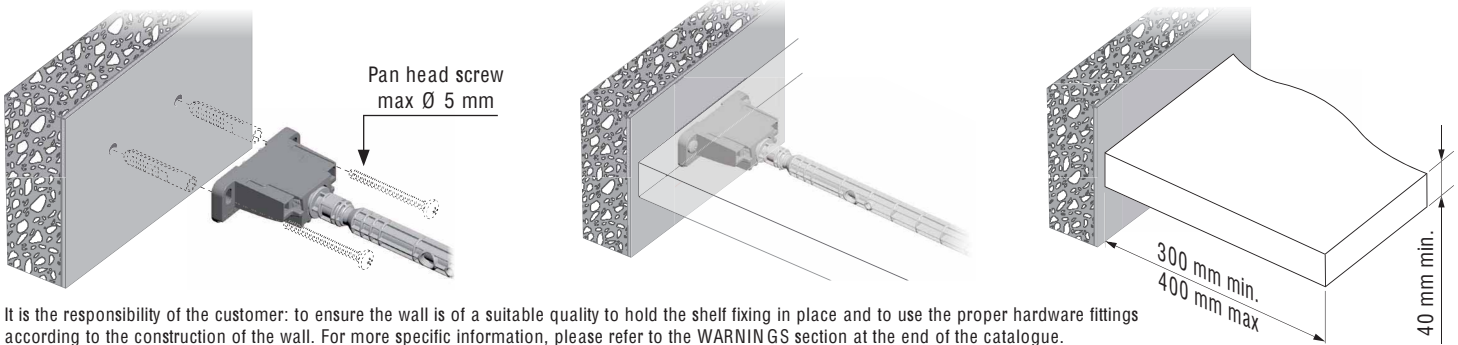

TRIADE PRO SYSTEM

WOOD & GLASS
SHELVING
SYSTEMS

TRIADE PRO XXL

40 mm min.

40 kg per pair
for shelf 400 mm deep

SPECIFICATION

It is the responsibility of the customer: to ensure the wall is of a suitable quality to hold the shelf fixing in place and to use the proper hardware fittings according to the construction of the wall. For more specific information, please refer to the WARNINGS section at the end of the catalogue.

ADJUSTMENT

BRACKET ALIGNMENT

LATERAL ADJUSTMENT

INCLINATION ADJUSTMENT

LOADING CAPACITY CHART

(The figures refer to 2 shelf supports)

RECOMMENDED NUMBER OF TRIADE PRO XXL PER SHELF

= PZ2 = open ended wrench 12 mm
 = 25 pcs.
 123
1623004000

VERY IMPORTANT
Centre of the hole is shifted 3,5 mm upwards. Please keep in mind when levelling the shelf.

OPTIONAL DRILLING FOR SECURITY LOCKING

= S2 = on request

21105190ZN 14 40
21105060ZN 20 50

TRIADE PRO XXL AND BRACKET

Overmolded steel pin in plastic material.

OPTIONAL SECURITY LOCKING

TRIADE PRO MAXI wall bracket
16215030ZN

Pan head screw max Ø 5 mm

TRIADE PRO XXL
1623004000

Pan head screw M5 x 12 mm
60334030ZN

It is the responsibility of the customer: to ensure the wall is of a suitable quality to hold the shelf fixing in place and to use the proper hardware fittings according to the construction of the wall. For more specific information, please refer to the WARNINGS section at the end of the catalogue.