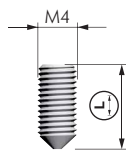

ADJUSTMENT

BRACKET ALIGNMENT

LATERAL ADJUSTMENT

INCLINATION ADJUSTMENT

LOADING CAPACITY CHART

(The figures refer to 2 shelf supports)

RECOMMENDED NUMBER OF TRIADE PRO XXL PER SHELF

= PZ2 = open ended wrench 12 mm
 = 25 pcs.
 123
1623004000

VERY IMPORTANT
Centre of the hole is shifted 3,5 mm upwards. Please keep in mind when levelling the shelf.

OPTIONAL DRILLING FOR SECURITY LOCKING

= S2 = on request

21105190ZN 14 40
21105060ZN 20 50

TRIADE PRO XXL AND BRACKET

Overmolded steel pin in plastic material.

OPTIONAL SECURITY LOCKING

TRIADE PRO MAXI wall bracket
16215030ZN

Pan head screw max Ø 5 mm

TRIADE PRO XXL
1623004000

Pan head screw M5 x 12 mm
60334030ZN

It is the responsibility of the customer: to ensure the wall is of a suitable quality to hold the shelf fixing in place and to use the proper hardware fittings according to the construction of the wall. For more specific information, please refer to the WARNINGS section at the end of the catalogue.

* Optional drilling for security locking with M4 grub screw placed underneath in alignment with the cavity. For details refer to Triade Pro XXL section.

FIXING ACCESSORY

ST = 100 pcs.

123 **16215030ZN**

= M5 = PZ2 = 500 pcs.