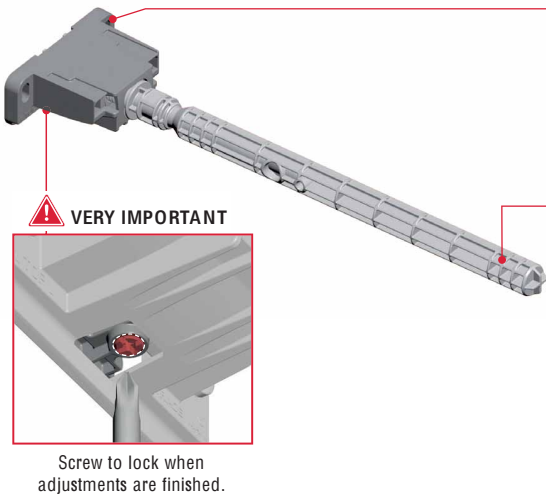

TRIADE PRO SYSTEM

WOOD & GLASS
SHELVING
SYSTEMS

TRIADE PRO XXL

40 mm min.

40 kg per pair
for shelf 400 mm deep

SPECIFICATION

It is the responsibility of the customer: to ensure the wall is of a suitable quality to hold the shelf fixing in place and to use the proper hardware fittings according to the construction of the wall. For more specific information, please refer to the WARNINGS section at the end of the catalogue.

ADJUSTMENT

BRACKET ALIGNMENT

LATERAL ADJUSTMENT

INCLINATION ADJUSTMENT

LOADING CAPACITY CHART

(The figures refer to 2 shelf supports)

RECOMMENDED NUMBER OF TRIADE PRO XXL PER SHELF

= PZ2 = open ended wrench 12 mm
 = 25 pcs.
 123
1623004000

VERY IMPORTANT
Centre of the hole is shifted 3,5 mm upwards. Please keep in mind when levelling the shelf.

OPTIONAL DRILLING FOR SECURITY LOCKING

= S2 = on request

21105190ZN 14 40
21105060ZN 20 50

TRIADE PRO XXL AND BRACKET

Overmolded steel pin in plastic material.

OPTIONAL SECURITY LOCKING

TRIADE PRO MAXI wall bracket
16215030ZN

Pan head screw max Ø 5 mm

TRIADE PRO XXL
1623004000

Pan head screw M5 x 12 mm
60334030ZN

It is the responsibility of the customer: to ensure the wall is of a suitable quality to hold the shelf fixing in place and to use the proper hardware fittings according to the construction of the wall. For more specific information, please refer to the WARNINGS section at the end of the catalogue.