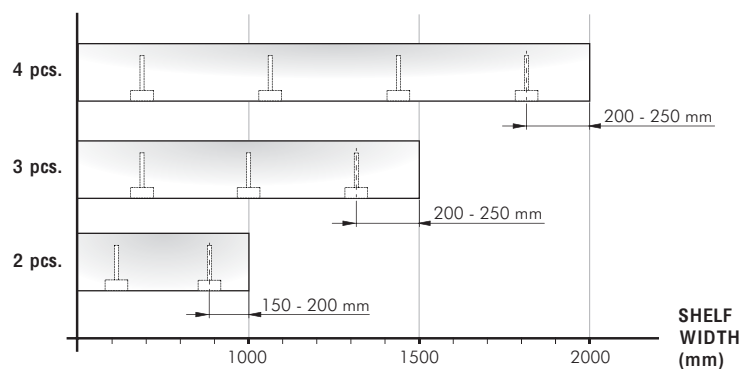

TRIADE PRO SYSTEM

WOOD & GLASS
SHELVING
SYSTEMS

TRIADE PRO XXL

40 mm min.

40 kg per pair
for shelf 400 mm deep

SPECIFICATION

It is the responsibility of the customer: to ensure the wall is of a suitable quality to hold the shelf fixing in place and to use the proper hardware fittings according to the construction of the wall. For more specific information, please refer to the WARNINGS section at the end of the catalogue.

ADJUSTMENT

BRACKET ALIGNMENT

LATERAL ADJUSTMENT

INCLINATION ADJUSTMENT

LOADING CAPACITY CHART

(The figures refer to 2 shelf supports)

RECOMMENDED NUMBER OF TRIADE PRO XXL PER SHELF

= PZ2 = open ended wrench 12 mm
 = 25 pcs.
 123
1623004000

VERY IMPORTANT
Centre of the hole is shifted 3,5 mm upwards. Please keep in mind when levelling the shelf.

OPTIONAL DRILLING FOR SECURITY LOCKING

= S2 = on request

21105190ZN 14 40
21105060ZN 20 50

TRIADE PRO XXL AND BRACKET

Overmolded steel pin in plastic material.

OPTIONAL SECURITY LOCKING

TRIADE PRO MAXI wall bracket
16215030ZN

Pan head screw max Ø 5 mm

TRIADE PRO XXL
1623004000

Pan head screw M5 x 12 mm
60334030ZN

It is the responsibility of the customer: to ensure the wall is of a suitable quality to hold the shelf fixing in place and to use the proper hardware fittings according to the construction of the wall. For more specific information, please refer to the WARNINGS section at the end of the catalogue.