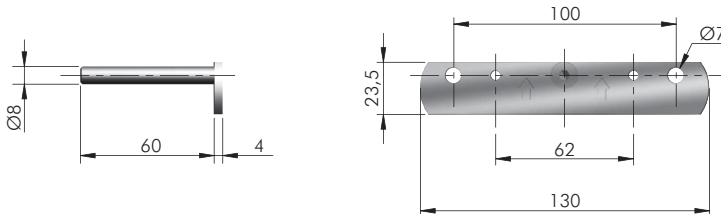

TRIADE PRO SYSTEM

WOOD & GLASS
SHELVING
SYSTEMS

TRIADE PRO XXL

40 mm min.

40 kg per pair
for shelf 400 mm deep

SPECIFICATION

It is the responsibility of the customer: to ensure the wall is of a suitable quality to hold the shelf fixing in place and to use the proper hardware fittings according to the construction of the wall. For more specific information, please refer to the WARNINGS section at the end of the catalogue.

Overmolded steel pin in plastic material.

OPTIONAL SECURITY LOCKING

TRIADE PRO MAXI wall bracket
16215030ZN

Pan head screw max Ø 5 mm

TRIADE PRO XXL
1623004000

Pan head screw M5 x 12 mm
60334030ZN

It is the responsibility of the customer: to ensure the wall is of a suitable quality to hold the shelf fixing in place and to use the proper hardware fittings according to the construction of the wall. For more specific information, please refer to the WARNINGS section at the end of the catalogue.

* Optional drilling for security locking with M4 grub screw placed underneath in alignment with the cavity. For details refer to Triade Pro XXL section.

FIXING ACCESSORY

ST = 100 pcs.

123 **16215030ZN**

= M5 = PZ2 = 500 pcs.