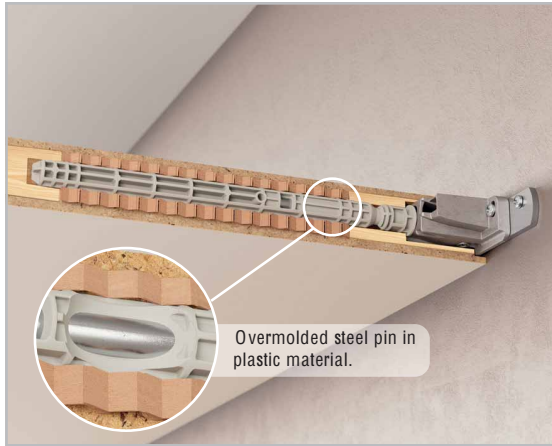

TRIADE PRO SYSTEM

WOOD & GLASS
SHELVING
SYSTEMS

TRIADE PRO XXL

40 mm min.

40 kg per pair
for shelf 400 mm deep

SPECIFICATION

It is the responsibility of the customer: to ensure the wall is of a suitable quality to hold the shelf fixing in place and to use the proper hardware fittings according to the construction of the wall. For more specific information, please refer to the WARNINGS section at the end of the catalogue.

VERY IMPORTANT
Centre of the hole is shifted 3,5 mm upwards. Please keep in mind when levelling the shelf.

OPTIONAL DRILLING FOR SECURITY LOCKING

= S2 = on request

21105190ZN 14 40
21105060ZN 20 50

TRIADE PRO XXL AND BRACKET

Overmolded steel pin in plastic material.

OPTIONAL SECURITY LOCKING

TRIADE PRO MAXI wall bracket
16215030ZN

Pan head screw max Ø 5 mm

TRIADE PRO XXL
1623004000

Pan head screw M5 x 12 mm
60334030ZN

It is the responsibility of the customer: to ensure the wall is of a suitable quality to hold the shelf fixing in place and to use the proper hardware fittings according to the construction of the wall. For more specific information, please refer to the WARNINGS section at the end of the catalogue.

* Optional drilling for security locking with M4 grub screw placed underneath in alignment with the cavity. For details refer to Triade Pro XXL section.

FIXING ACCESSORY

ST = 100 pcs.

123 **16215030ZN**

= M5 = PZ2 = 500 pcs.