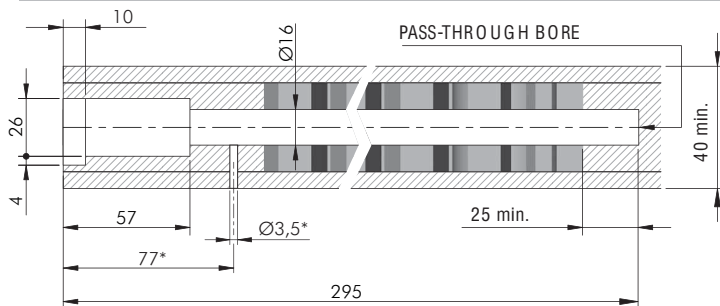

TRIADE PRO SYSTEM

WOOD & GLASS
SHELVING
SYSTEMS

TRIADE PRO XXL

40 mm min.

40 kg per pair
for shelf 400 mm deep

SPECIFICATION

It is the responsibility of the customer: to ensure the wall is of a suitable quality to hold the shelf fixing in place and to use the proper hardware fittings according to the construction of the wall. For more specific information, please refer to the WARNINGS section at the end of the catalogue.

VERY IMPORTANT
Centre of the hole is shifted 3,5 mm upwards. Please keep in mind when levelling the shelf.

OPTIONAL DRILLING FOR SECURITY LOCKING

= S2 = on request

21105190ZN 14 40
21105060ZN 20 50

TRIADE PRO XXL AND BRACKET

Overmolded steel pin in plastic material.

OPTIONAL SECURITY LOCKING

TRIADE PRO MAXI wall bracket
16215030ZN

Pan head screw max Ø 5 mm

TRIADE PRO XXL
1623004000

Pan head screw M5 x 12 mm
60334030ZN

It is the responsibility of the customer: to ensure the wall is of a suitable quality to hold the shelf fixing in place and to use the proper hardware fittings according to the construction of the wall. For more specific information, please refer to the WARNINGS section at the end of the catalogue.

* Optional drilling for security locking with M4 grub screw placed underneath in alignment with the cavity. For details refer to Triade Pro XXL section.

FIXING ACCESSORY

ST = 100 pcs.

123 **16215030ZN**

= M5 = PZ2 = 500 pcs.