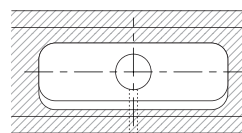

TRIADE PRO SYSTEM

WOOD & GLASS
SHELVING
SYSTEMS

TRIADE PRO XXL

40 mm min.

40 kg per pair
for shelf 400 mm deep

SPECIFICATION

It is the responsibility of the customer: to ensure the wall is of a suitable quality to hold the shelf fixing in place and to use the proper hardware fittings according to the construction of the wall. For more specific information, please refer to the WARNINGS section at the end of the catalogue.

ADJUSTMENT

BRACKET ALIGNMENT

LATERAL ADJUSTMENT

INCLINATION ADJUSTMENT

LOADING CAPACITY CHART

(The figures refer to 2 shelf supports)

RECOMMENDED NUMBER OF TRIADE PRO XXL PER SHELF

= PZ2 = open ended wrench 12 mm
 = 25 pcs.
 123
1623004000

VERY IMPORTANT
Centre of the hole is shifted 3,5 mm upwards. Please keep in mind when levelling the shelf.

OPTIONAL DRILLING FOR SECURITY LOCKING

= S2 = on request

21105190ZN 14 40
21105060ZN 20 50

TRIADE PRO XXL AND BRACKET

Overmolded steel pin in plastic material.

OPTIONAL SECURITY LOCKING

TRIADE PRO MAXI wall bracket
16215030ZN

Pan head screw max Ø 5 mm

TRIADE PRO XXL
1623004000

Pan head screw M5 x 12 mm
60334030ZN

It is the responsibility of the customer: to ensure the wall is of a suitable quality to hold the shelf fixing in place and to use the proper hardware fittings according to the construction of the wall. For more specific information, please refer to the WARNINGS section at the end of the catalogue.