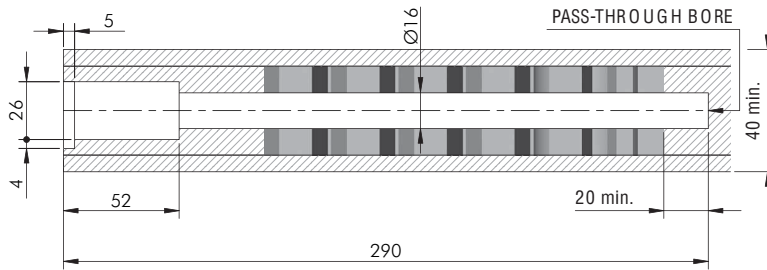

TRIADE PRO SYSTEM

WOOD & GLASS
SHELVING
SYSTEMS

TRIADE PRO XXL

40 mm min.

40 kg per pair
for shelf 400 mm deep

SPECIFICATION

It is the responsibility of the customer: to ensure the wall is of a suitable quality to hold the shelf fixing in place and to use the proper hardware fittings according to the construction of the wall. For more specific information, please refer to the WARNINGS section at the end of the catalogue.

ADJUSTMENT

BRACKET ALIGNMENT

LATERAL ADJUSTMENT

INCLINATION ADJUSTMENT

LOADING CAPACITY CHART

(The figures refer to 2 shelf supports)

RECOMMENDED NUMBER OF TRIADE PRO XXL PER SHELF

= PZ2 = open ended wrench 12 mm
 = 25 pcs.
 123
1623004000

VERY IMPORTANT
Centre of the hole is shifted 3,5 mm upwards. Please keep in mind when levelling the shelf.

OPTIONAL DRILLING FOR SECURITY LOCKING

= S2 = on request

21105190ZN 14 40
21105060ZN 20 50

TRIADE PRO XXL AND BRACKET

Overmolded steel pin in plastic material.

OPTIONAL SECURITY LOCKING

TRIADE PRO MAXI wall bracket
16215030ZN

Pan head screw max Ø 5 mm

TRIADE PRO XXL
1623004000

Pan head screw M5 x 12 mm
60334030ZN

It is the responsibility of the customer: to ensure the wall is of a suitable quality to hold the shelf fixing in place and to use the proper hardware fittings according to the construction of the wall. For more specific information, please refer to the WARNINGS section at the end of the catalogue.