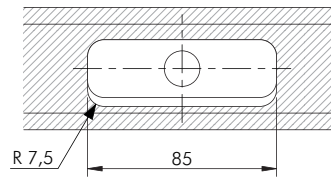

TRIADE PRO SYSTEM

WOOD & GLASS
SHELVING
SYSTEMS

TRIADE PRO XXL

40 mm min.

40 kg per pair
for shelf 400 mm deep

SPECIFICATION

It is the responsibility of the customer: to ensure the wall is of a suitable quality to hold the shelf fixing in place and to use the proper hardware fittings according to the construction of the wall. For more specific information, please refer to the WARNINGS section at the end of the catalogue.

ADJUSTMENT

BRACKET ALIGNMENT

LATERAL ADJUSTMENT

INCLINATION ADJUSTMENT

LOADING CAPACITY CHART

(The figures refer to 2 shelf supports)

RECOMMENDED NUMBER OF TRIADE PRO XXL PER SHELF

= PZ2 = open ended wrench 12 mm
 = 25 pcs.
 123
1623004000

VERY IMPORTANT
Centre of the hole is shifted 3,5 mm upwards. Please keep in mind when levelling the shelf.

OPTIONAL DRILLING FOR SECURITY LOCKING

= S2 = on request

21105190ZN 14 40
21105060ZN 20 50

TRIADE PRO XXL AND BRACKET

Overmolded steel pin in plastic material.

OPTIONAL SECURITY LOCKING

TRIADE PRO MAXI wall bracket
16215030ZN

Pan head screw max Ø 5 mm

TRIADE PRO XXL
1623004000

Pan head screw M5 x 12 mm
60334030ZN

It is the responsibility of the customer: to ensure the wall is of a suitable quality to hold the shelf fixing in place and to use the proper hardware fittings according to the construction of the wall. For more specific information, please refer to the WARNINGS section at the end of the catalogue.