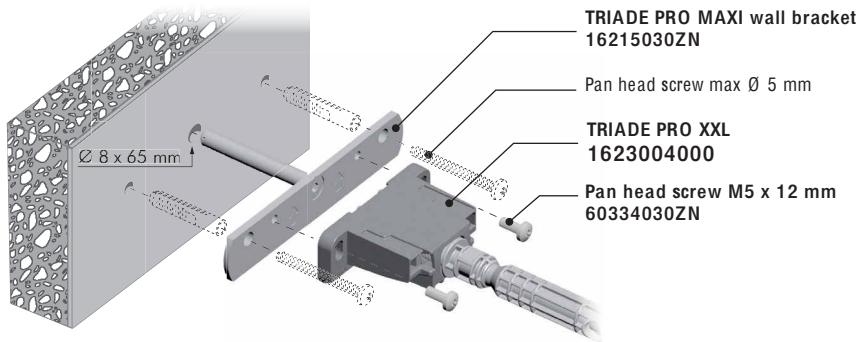

TRIADE PRO SYSTEM

WOOD & GLASS
SHELVING
SYSTEMS

TRIADE PRO XXL

40 mm min.

40 kg per pair
for shelf 400 mm deep

SPECIFICATION

It is the responsibility of the customer: to ensure the wall is of a suitable quality to hold the shelf fixing in place and to use the proper hardware fittings according to the construction of the wall. For more specific information, please refer to the WARNINGS section at the end of the catalogue.

VERY IMPORTANT
Centre of the hole is shifted 3,5 mm upwards. Please keep in mind when levelling the shelf.

OPTIONAL DRILLING FOR SECURITY LOCKING

= S2 = on request

21105190ZN 14 40
21105060ZN 20 50

TRIADE PRO XXL AND BRACKET

Overmolded steel pin in plastic material.

OPTIONAL SECURITY LOCKING

TRIADE PRO MAXI wall bracket
16215030ZN

Pan head screw max Ø 5 mm

TRIADE PRO XXL
1623004000

Pan head screw M5 x 12 mm
60334030ZN

It is the responsibility of the customer: to ensure the wall is of a suitable quality to hold the shelf fixing in place and to use the proper hardware fittings according to the construction of the wall. For more specific information, please refer to the WARNINGS section at the end of the catalogue.

* Optional drilling for security locking with M4 grub screw placed underneath in alignment with the cavity. For details refer to Triade Pro XXL section.

FIXING ACCESSORY

ST = 100 pcs.

123 **16215030ZN**

= M5 = PZ2 = 500 pcs.