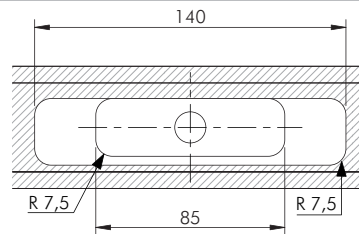

TRIADE PRO SYSTEM

WOOD & GLASS
SHELVING
SYSTEMS

TRIADE PRO XXL

40 mm min.

40 kg per pair
for shelf 400 mm deep

SPECIFICATION

It is the responsibility of the customer: to ensure the wall is of a suitable quality to hold the shelf fixing in place and to use the proper hardware fittings according to the construction of the wall. For more specific information, please refer to the WARNINGS section at the end of the catalogue.

VERY IMPORTANT
Centre of the hole is shifted 3,5 mm upwards. Please keep in mind when levelling the shelf.

OPTIONAL DRILLING FOR SECURITY LOCKING

= S2 = on request

21105190ZN 14 40
21105060ZN 20 50

TRIADE PRO XXL AND BRACKET

Overmolded steel pin in plastic material.

OPTIONAL SECURITY LOCKING

TRIADE PRO MAXI wall bracket
16215030ZN

Pan head screw max Ø 5 mm

TRIADE PRO XXL
1623004000

Pan head screw M5 x 12 mm
60334030ZN

It is the responsibility of the customer: to ensure the wall is of a suitable quality to hold the shelf fixing in place and to use the proper hardware fittings according to the construction of the wall. For more specific information, please refer to the WARNINGS section at the end of the catalogue.

* Optional drilling for security locking with M4 grub screw placed underneath in alignment with the cavity. For details refer to Triade Pro XXL section.

FIXING ACCESSORY

ST = 100 pcs.

123 **16215030ZN**

= M5 = PZ2 = 500 pcs.