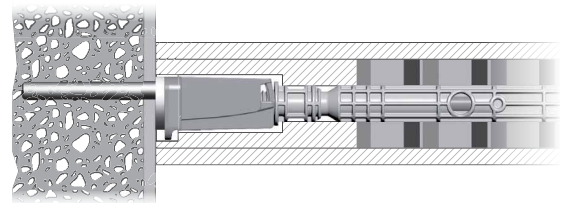

TRIADE PRO SYSTEM

WOOD & GLASS
SHELVING
SYSTEMS

TRIADE PRO XXL

40 mm min.

40 kg per pair
for shelf 400 mm deep

SPECIFICATION

It is the responsibility of the customer: to ensure the wall is of a suitable quality to hold the shelf fixing in place and to use the proper hardware fittings according to the construction of the wall. For more specific information, please refer to the WARNINGS section at the end of the catalogue.

VERY IMPORTANT
Centre of the hole is shifted 3,5 mm upwards. Please keep in mind when levelling the shelf.

OPTIONAL DRILLING FOR SECURITY LOCKING

= S2 = on request

21105190ZN 14 40
21105060ZN 20 50

TRIADE PRO XXL AND BRACKET

Overmolded steel pin in plastic material.

OPTIONAL SECURITY LOCKING

TRIADE PRO MAXI wall bracket
16215030ZN

Pan head screw max Ø 5 mm

TRIADE PRO XXL
1623004000

Pan head screw M5 x 12 mm
60334030ZN

It is the responsibility of the customer: to ensure the wall is of a suitable quality to hold the shelf fixing in place and to use the proper hardware fittings according to the construction of the wall. For more specific information, please refer to the WARNINGS section at the end of the catalogue.

* Optional drilling for security locking with M4 grub screw placed underneath in alignment with the cavity. For details refer to Triade Pro XXL section.

FIXING ACCESSORY

ST = 100 pcs.

123 **16215030ZN**

= M5 = PZ2 = 500 pcs.