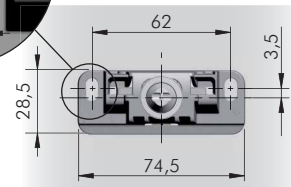

TRIADE PRO SYSTEM

WOOD & GLASS
SHELVING
SYSTEMS

TRIADE PRO XXL

40 mm min.

40 kg per pair
for shelf 400 mm deep

SPECIFICATION

It is the responsibility of the customer: to ensure the wall is of a suitable quality to hold the shelf fixing in place and to use the proper hardware fittings according to the construction of the wall. For more specific information, please refer to the WARNINGS section at the end of the catalogue.

ADJUSTMENT

BRACKET ALIGNMENT

LATERAL ADJUSTMENT

INCLINATION ADJUSTMENT

LOADING CAPACITY CHART

(The figures refer to 2 shelf supports)

RECOMMENDED NUMBER OF TRIADE PRO XXL PER SHELF

= PZ2 = open ended wrench 12 mm
 = 25 pcs.
 123
1623004000

VERY IMPORTANT
Centre of the hole is shifted 3,5 mm upwards. Please keep in mind when levelling the shelf.

OPTIONAL DRILLING FOR SECURITY LOCKING

= S2 = on request

21105190ZN 14 40
21105060ZN 20 50

TRIADE PRO XXL AND BRACKET

Overmolded steel pin in plastic material.

OPTIONAL SECURITY LOCKING

TRIADE PRO MAXI wall bracket
16215030ZN

Pan head screw max Ø 5 mm

TRIADE PRO XXL
1623004000

Pan head screw M5 x 12 mm
60334030ZN

It is the responsibility of the customer: to ensure the wall is of a suitable quality to hold the shelf fixing in place and to use the proper hardware fittings according to the construction of the wall. For more specific information, please refer to the WARNINGS section at the end of the catalogue.