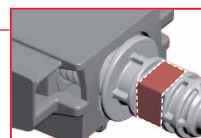

TRIADE PRO SYSTEM

WOOD & GLASS
SHELVING
SYSTEMS

TRIADE PRO XXL

40 mm min.

40 kg per pair
for shelf 400 mm deep

SPECIFICATION

It is the responsibility of the customer: to ensure the wall is of a suitable quality to hold the shelf fixing in place and to use the proper hardware fittings according to the construction of the wall. For more specific information, please refer to the WARNINGS section at the end of the catalogue.

ADJUSTMENT

BRACKET ALIGNMENT

LATERAL ADJUSTMENT

INCLINATION ADJUSTMENT

LOADING CAPACITY CHART

(The figures refer to 2 shelf supports)

RECOMMENDED NUMBER OF TRIADE PRO XXL PER SHELF

= PZ2 = open ended wrench 12 mm
 = 25 pcs.
 123
1623004000

VERY IMPORTANT
Centre of the hole is shifted 3,5 mm upwards. Please keep in mind when levelling the shelf.

OPTIONAL DRILLING FOR SECURITY LOCKING

= S2 = on request

21105190ZN 14 40
21105060ZN 20 50

TRIADE PRO XXL AND BRACKET

Overmolded steel pin in plastic material.

OPTIONAL SECURITY LOCKING

TRIADE PRO MAXI wall bracket
16215030ZN

Pan head screw max Ø 5 mm

TRIADE PRO XXL
1623004000

Pan head screw M5 x 12 mm
60334030ZN

It is the responsibility of the customer: to ensure the wall is of a suitable quality to hold the shelf fixing in place and to use the proper hardware fittings according to the construction of the wall. For more specific information, please refer to the WARNINGS section at the end of the catalogue.