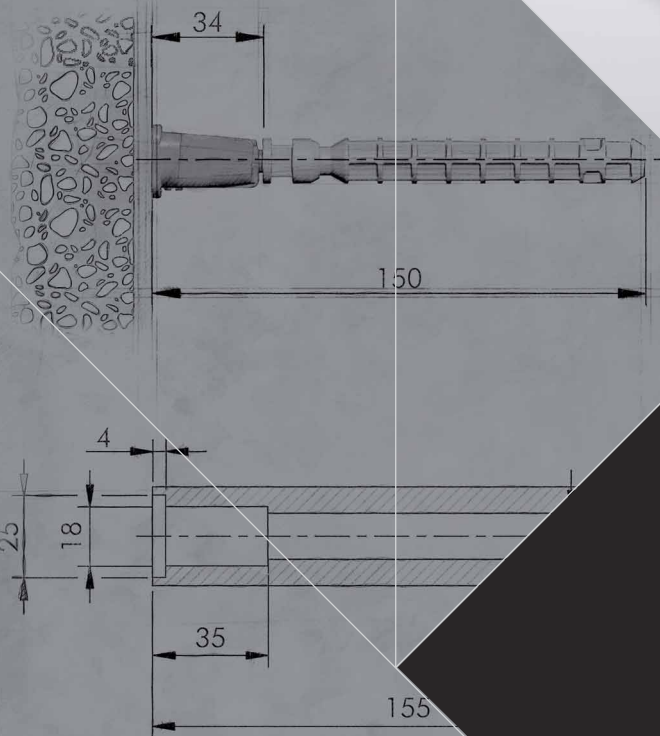

TRIADE PRO SYSTEM

WOOD & GLASS
SHELVING
SYSTEMS

TRIADE PRO XXL

40 mm min.

40 kg per pair
for shelf 400 mm deep

SPECIFICATION

It is the responsibility of the customer: to ensure the wall is of a suitable quality to hold the shelf fixing in place and to use the proper hardware fittings according to the construction of the wall. For more specific information, please refer to the WARNINGS section at the end of the catalogue.

ADJUSTMENT

BRACKET ALIGNMENT

LATERAL ADJUSTMENT

INCLINATION ADJUSTMENT

LOADING CAPACITY CHART

(The figures refer to 2 shelf supports)

RECOMMENDED NUMBER OF TRIADE PRO XXL PER SHELF

= PZ2 = open ended wrench 12 mm
 = 25 pcs.
 123
1623004000

VERY IMPORTANT
Centre of the hole is shifted 3,5 mm upwards. Please keep in mind when levelling the shelf.

OPTIONAL DRILLING FOR SECURITY LOCKING

= S2 = on request

21105190ZN 14 40
21105060ZN 20 50

TRIADE PRO XXL AND BRACKET

Overmolded steel pin in plastic material.

OPTIONAL SECURITY LOCKING

TRIADE PRO MAXI wall bracket
16215030ZN

Pan head screw max Ø 5 mm

TRIADE PRO XXL
1623004000

Pan head screw M5 x 12 mm
60334030ZN

It is the responsibility of the customer: to ensure the wall is of a suitable quality to hold the shelf fixing in place and to use the proper hardware fittings according to the construction of the wall. For more specific information, please refer to the WARNINGS section at the end of the catalogue.