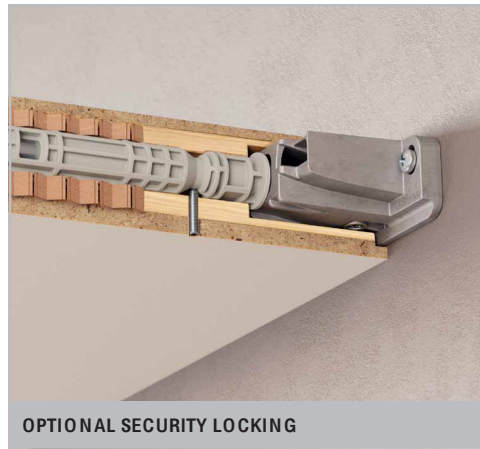

TRIADE PRO SYSTEM

WOOD & GLASS
SHELVING
SYSTEMS

TRIADE PRO XXL

40 mm min.

40 kg per pair
for shelf 400 mm deep

SPECIFICATION

It is the responsibility of the customer: to ensure the wall is of a suitable quality to hold the shelf fixing in place and to use the proper hardware fittings according to the construction of the wall. For more specific information, please refer to the WARNINGS section at the end of the catalogue.

ADJUSTMENT

BRACKET ALIGNMENT

LATERAL ADJUSTMENT

INCLINATION ADJUSTMENT

LOADING CAPACITY CHART

(The figures refer to 2 shelf supports)

RECOMMENDED NUMBER OF TRIADE PRO XXL PER SHELF

= PZ2 = open ended wrench 12 mm
 = 25 pcs.
 123
1623004000

VERY IMPORTANT
Centre of the hole is shifted 3,5 mm upwards. Please keep in mind when levelling the shelf.

OPTIONAL DRILLING FOR SECURITY LOCKING

= S2 = on request

21105190ZN 14 40
21105060ZN 20 50

TRIADE PRO XXL AND BRACKET

Overmolded steel pin in plastic material.

OPTIONAL SECURITY LOCKING

TRIADE PRO MAXI wall bracket
16215030ZN

Pan head screw max Ø 5 mm

TRIADE PRO XXL
1623004000

Pan head screw M5 x 12 mm
60334030ZN

It is the responsibility of the customer: to ensure the wall is of a suitable quality to hold the shelf fixing in place and to use the proper hardware fittings according to the construction of the wall. For more specific information, please refer to the WARNINGS section at the end of the catalogue.