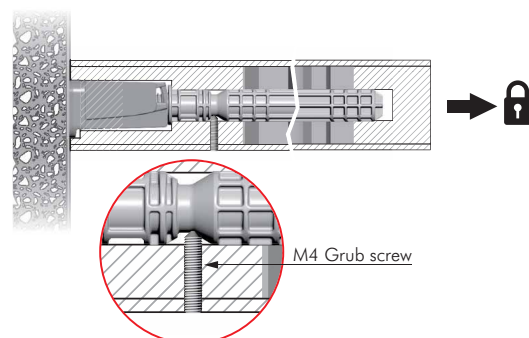

TRIADE PRO SYSTEM

WOOD & GLASS
SHELVING
SYSTEMS

TRIADE PRO XXL

40 mm min.

40 kg per pair
for shelf 400 mm deep

SPECIFICATION

It is the responsibility of the customer: to ensure the wall is of a suitable quality to hold the shelf fixing in place and to use the proper hardware fittings according to the construction of the wall. For more specific information, please refer to the WARNINGS section at the end of the catalogue.

VERY IMPORTANT
Centre of the hole is shifted 3,5 mm upwards. Please keep in mind when levelling the shelf.

OPTIONAL DRILLING FOR SECURITY LOCKING

= S2 = on request

21105190ZN 14 40
21105060ZN 20 50

TRIADE PRO XXL AND BRACKET

Overmolded steel pin in plastic material.

OPTIONAL SECURITY LOCKING

TRIADE PRO MAXI wall bracket
16215030ZN

Pan head screw max Ø 5 mm

TRIADE PRO XXL
1623004000

Pan head screw M5 x 12 mm
60334030ZN

It is the responsibility of the customer: to ensure the wall is of a suitable quality to hold the shelf fixing in place and to use the proper hardware fittings according to the construction of the wall. For more specific information, please refer to the WARNINGS section at the end of the catalogue.

* Optional drilling for security locking with M4 grub screw placed underneath in alignment with the cavity. For details refer to Triade Pro XXL section.

FIXING ACCESSORY

ST = 100 pcs.

123 **16215030ZN**

= M5 = PZ2 = 500 pcs.