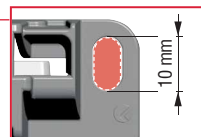

TRIADE PRO SYSTEM

WOOD & GLASS
SHELVING
SYSTEMS

TRIADE PRO XXL

40 mm min.

40 kg per pair
for shelf 400 mm deep

SPECIFICATION

It is the responsibility of the customer: to ensure the wall is of a suitable quality to hold the shelf fixing in place and to use the proper hardware fittings according to the construction of the wall. For more specific information, please refer to the WARNINGS section at the end of the catalogue.

ADJUSTMENT

BRACKET ALIGNMENT

LATERAL ADJUSTMENT

INCLINATION ADJUSTMENT

LOADING CAPACITY CHART

(The figures refer to 2 shelf supports)

RECOMMENDED NUMBER OF TRIADE PRO XXL PER SHELF

= PZ2 = open ended wrench 12 mm
 = 25 pcs.
 123
1623004000

VERY IMPORTANT
Centre of the hole is shifted 3,5 mm upwards. Please keep in mind when levelling the shelf.

OPTIONAL DRILLING FOR SECURITY LOCKING

= S2 = on request

21105190ZN 14 40
21105060ZN 20 50

TRIADE PRO XXL AND BRACKET

Overmolded steel pin in plastic material.

OPTIONAL SECURITY LOCKING

TRIADE PRO MAXI wall bracket
16215030ZN

Pan head screw max Ø 5 mm

TRIADE PRO XXL
1623004000

Pan head screw M5 x 12 mm
60334030ZN

It is the responsibility of the customer: to ensure the wall is of a suitable quality to hold the shelf fixing in place and to use the proper hardware fittings according to the construction of the wall. For more specific information, please refer to the WARNINGS section at the end of the catalogue.