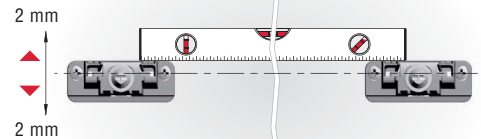

TRIADE PRO SYSTEM

WOOD & GLASS
SHELVING
SYSTEMS

TRIADE PRO XXL

40 mm min.

40 kg per pair
for shelf 400 mm deep

SPECIFICATION

It is the responsibility of the customer: to ensure the wall is of a suitable quality to hold the shelf fixing in place and to use the proper hardware fittings according to the construction of the wall. For more specific information, please refer to the WARNINGS section at the end of the catalogue.

ADJUSTMENT

BRACKET ALIGNMENT

LATERAL ADJUSTMENT

INCLINATION ADJUSTMENT

LOADING CAPACITY CHART

(The figures refer to 2 shelf supports)

RECOMMENDED NUMBER OF TRIADE PRO XXL PER SHELF

= PZ2 = open ended wrench 12 mm
 = 25 pcs.
 123
1623004000

VERY IMPORTANT
Centre of the hole is shifted 3,5 mm upwards. Please keep in mind when levelling the shelf.

OPTIONAL DRILLING FOR SECURITY LOCKING

= S2 = on request

21105190ZN 14 40
21105060ZN 20 50

TRIADE PRO XXL AND BRACKET

Overmolded steel pin in plastic material.

OPTIONAL SECURITY LOCKING

TRIADE PRO MAXI wall bracket
16215030ZN

Pan head screw max Ø 5 mm

TRIADE PRO XXL
1623004000

Pan head screw M5 x 12 mm
60334030ZN

It is the responsibility of the customer: to ensure the wall is of a suitable quality to hold the shelf fixing in place and to use the proper hardware fittings according to the construction of the wall. For more specific information, please refer to the WARNINGS section at the end of the catalogue.