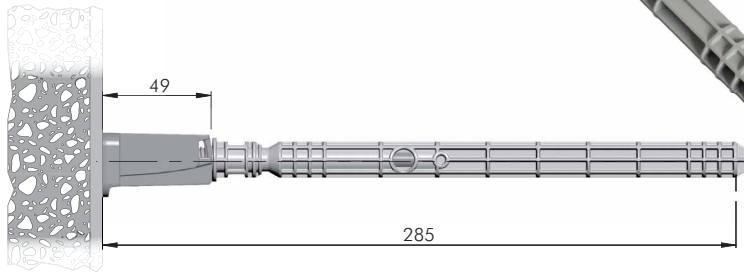

TRIADE PRO SYSTEM

WOOD & GLASS
SHELVING
SYSTEMS

TRIADE PRO XXL

40 mm min.

40 kg per pair
for shelf 400 mm deep

SPECIFICATION

It is the responsibility of the customer: to ensure the wall is of a suitable quality to hold the shelf fixing in place and to use the proper hardware fittings according to the construction of the wall. For more specific information, please refer to the WARNINGS section at the end of the catalogue.

ADJUSTMENT

BRACKET ALIGNMENT

LATERAL ADJUSTMENT

INCLINATION ADJUSTMENT

LOADING CAPACITY CHART

(The figures refer to 2 shelf supports)

RECOMMENDED NUMBER OF TRIADE PRO XXL PER SHELF

= PZ2 = open ended wrench 12 mm
 = 25 pcs.
 123
1623004000

VERY IMPORTANT
Centre of the hole is shifted 3,5 mm upwards. Please keep in mind when levelling the shelf.

OPTIONAL DRILLING FOR SECURITY LOCKING

= S2 = on request

21105190ZN 14 40
21105060ZN 20 50

TRIADE PRO XXL AND BRACKET

Overmolded steel pin in plastic material.

OPTIONAL SECURITY LOCKING

TRIADE PRO MAXI wall bracket
16215030ZN

Pan head screw max Ø 5 mm

TRIADE PRO XXL
1623004000

Pan head screw M5 x 12 mm
60334030ZN

It is the responsibility of the customer: to ensure the wall is of a suitable quality to hold the shelf fixing in place and to use the proper hardware fittings according to the construction of the wall. For more specific information, please refer to the WARNINGS section at the end of the catalogue.