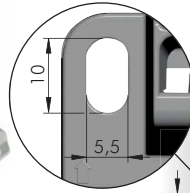

TRIADE PRO SYSTEM

WOOD & GLASS
SHELVING
SYSTEMS

TRIADE PRO XXL

40 mm min.

40 kg per pair
for shelf 400 mm deep

SPECIFICATION

It is the responsibility of the customer: to ensure the wall is of a suitable quality to hold the shelf fixing in place and to use the proper hardware fittings according to the construction of the wall. For more specific information, please refer to the WARNINGS section at the end of the catalogue.

ADJUSTMENT

BRACKET ALIGNMENT

LATERAL ADJUSTMENT

INCLINATION ADJUSTMENT

LOADING CAPACITY CHART

(The figures refer to 2 shelf supports)

RECOMMENDED NUMBER OF TRIADE PRO XXL PER SHELF

= PZ2 = open ended wrench 12 mm
 = 25 pcs.
 123
1623004000

VERY IMPORTANT
Centre of the hole is shifted 3,5 mm upwards. Please keep in mind when levelling the shelf.

OPTIONAL DRILLING FOR SECURITY LOCKING

= S2 = on request

21105190ZN 14 40
21105060ZN 20 50

TRIADE PRO XXL AND BRACKET

Overmolded steel pin in plastic material.

OPTIONAL SECURITY LOCKING

TRIADE PRO MAXI wall bracket
16215030ZN

Pan head screw max Ø 5 mm

TRIADE PRO XXL
1623004000

Pan head screw M5 x 12 mm
60334030ZN

It is the responsibility of the customer: to ensure the wall is of a suitable quality to hold the shelf fixing in place and to use the proper hardware fittings according to the construction of the wall. For more specific information, please refer to the WARNINGS section at the end of the catalogue.