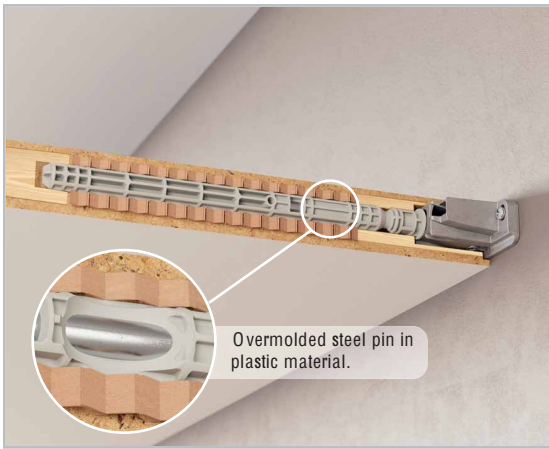

TRIADE PRO SYSTEM

WOOD & GLASS
SHELVING
SYSTEMS

TRIADE PRO XXL

40 mm min.

40 kg per pair
for shelf 400 mm deep

SPECIFICATION

It is the responsibility of the customer: to ensure the wall is of a suitable quality to hold the shelf fixing in place and to use the proper hardware fittings according to the construction of the wall. For more specific information, please refer to the WARNINGS section at the end of the catalogue.

ADJUSTMENT

BRACKET ALIGNMENT

LATERAL ADJUSTMENT

INCLINATION ADJUSTMENT

LOADING CAPACITY CHART

(The figures refer to 2 shelf supports)

RECOMMENDED NUMBER OF TRIADE PRO XXL PER SHELF

= PZ2 = open ended wrench 12 mm
 = 25 pcs.
 123
1623004000

VERY IMPORTANT
Centre of the hole is shifted 3,5 mm upwards. Please keep in mind when levelling the shelf.

OPTIONAL DRILLING FOR SECURITY LOCKING

= S2 = on request

21105190ZN 14 40
21105060ZN 20 50

TRIADE PRO XXL AND BRACKET

Overmolded steel pin in plastic material.

OPTIONAL SECURITY LOCKING

TRIADE PRO MAXI wall bracket
16215030ZN

Pan head screw max Ø 5 mm

TRIADE PRO XXL
1623004000

Pan head screw M5 x 12 mm
60334030ZN

It is the responsibility of the customer: to ensure the wall is of a suitable quality to hold the shelf fixing in place and to use the proper hardware fittings according to the construction of the wall. For more specific information, please refer to the WARNINGS section at the end of the catalogue.