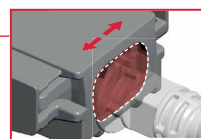

TRIADE PRO SYSTEM

WOOD & GLASS
SHELVING
SYSTEMS

TRIADE PRO XXL

40 mm min.

40 kg per pair
for shelf 400 mm deep

SPECIFICATION

It is the responsibility of the customer: to ensure the wall is of a suitable quality to hold the shelf fixing in place and to use the proper hardware fittings according to the construction of the wall. For more specific information, please refer to the WARNINGS section at the end of the catalogue.

ADJUSTMENT

BRACKET ALIGNMENT

LATERAL ADJUSTMENT

INCLINATION ADJUSTMENT

LOADING CAPACITY CHART

(The figures refer to 2 shelf supports)

RECOMMENDED NUMBER OF TRIADE PRO XXL PER SHELF

= PZ2 = open ended wrench 12 mm
 = 25 pcs.
 123
1623004000

VERY IMPORTANT
Centre of the hole is shifted 3,5 mm upwards. Please keep in mind when levelling the shelf.

OPTIONAL DRILLING FOR SECURITY LOCKING

= S2 = on request

21105190ZN 14 40
21105060ZN 20 50

TRIADE PRO XXL AND BRACKET

Overmolded steel pin in plastic material.

OPTIONAL SECURITY LOCKING

TRIADE PRO MAXI wall bracket
16215030ZN

Pan head screw max Ø 5 mm

TRIADE PRO XXL
1623004000

Pan head screw M5 x 12 mm
60334030ZN

It is the responsibility of the customer: to ensure the wall is of a suitable quality to hold the shelf fixing in place and to use the proper hardware fittings according to the construction of the wall. For more specific information, please refer to the WARNINGS section at the end of the catalogue.