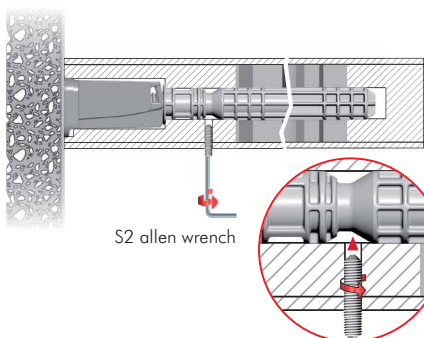

TRIADE PRO SYSTEM

WOOD & GLASS
SHELVING
SYSTEMS

TRIADE PRO XXL

40 mm min.

40 kg per pair
for shelf 400 mm deep

SPECIFICATION

It is the responsibility of the customer: to ensure the wall is of a suitable quality to hold the shelf fixing in place and to use the proper hardware fittings according to the construction of the wall. For more specific information, please refer to the WARNINGS section at the end of the catalogue.

VERY IMPORTANT
Centre of the hole is shifted 3,5 mm upwards. Please keep in mind when levelling the shelf.

OPTIONAL DRILLING FOR SECURITY LOCKING

= S2 = on request

21105190ZN 14 40
21105060ZN 20 50

TRIADE PRO XXL AND BRACKET

Overmolded steel pin in plastic material.

OPTIONAL SECURITY LOCKING

TRIADE PRO MAXI wall bracket
16215030ZN

Pan head screw max Ø 5 mm

TRIADE PRO XXL
1623004000

Pan head screw M5 x 12 mm
60334030ZN

It is the responsibility of the customer: to ensure the wall is of a suitable quality to hold the shelf fixing in place and to use the proper hardware fittings according to the construction of the wall. For more specific information, please refer to the WARNINGS section at the end of the catalogue.

* Optional drilling for security locking with M4 grub screw placed underneath in alignment with the cavity. For details refer to Triade Pro XXL section.

FIXING ACCESSORY

ST = 100 pcs.

123 **16215030ZN**

= M5 = PZ2 = 500 pcs.