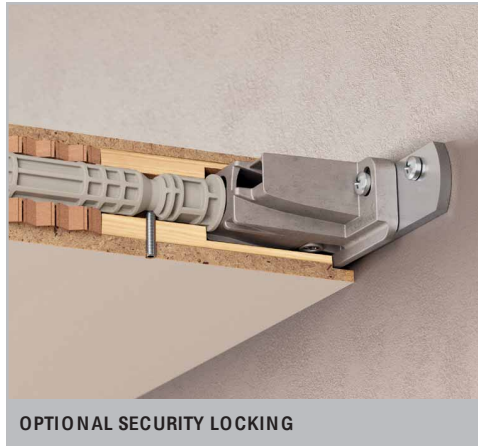

TRIADE PRO SYSTEM

WOOD & GLASS
SHELVING
SYSTEMS

TRIADE PRO XXL

40 mm min.

40 kg per pair
for shelf 400 mm deep

SPECIFICATION

It is the responsibility of the customer: to ensure the wall is of a suitable quality to hold the shelf fixing in place and to use the proper hardware fittings according to the construction of the wall. For more specific information, please refer to the WARNINGS section at the end of the catalogue.

VERY IMPORTANT
Centre of the hole is shifted 3,5 mm upwards. Please keep in mind when levelling the shelf.

OPTIONAL DRILLING FOR SECURITY LOCKING

= S2 = on request

21105190ZN 14 40
21105060ZN 20 50

TRIADE PRO XXL AND BRACKET

Overmolded steel pin in plastic material.

OPTIONAL SECURITY LOCKING

TRIADE PRO MAXI wall bracket
16215030ZN

Pan head screw max Ø 5 mm

TRIADE PRO XXL
1623004000

Pan head screw M5 x 12 mm
60334030ZN

It is the responsibility of the customer: to ensure the wall is of a suitable quality to hold the shelf fixing in place and to use the proper hardware fittings according to the construction of the wall. For more specific information, please refer to the WARNINGS section at the end of the catalogue.

* Optional drilling for security locking with M4 grub screw placed underneath in alignment with the cavity. For details refer to Triade Pro XXL section.

FIXING ACCESSORY

ST = 100 pcs.

123 **16215030ZN**

= M5 = PZ2 = 500 pcs.