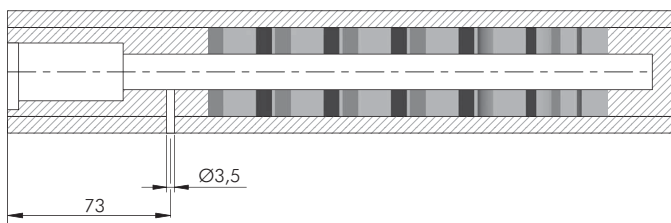

TRIADE PRO SYSTEM

WOOD & GLASS
SHELVING
SYSTEMS

TRIADE PRO XXL

40 mm min.

40 kg per pair
for shelf 400 mm deep

SPECIFICATION

It is the responsibility of the customer: to ensure the wall is of a suitable quality to hold the shelf fixing in place and to use the proper hardware fittings according to the construction of the wall. For more specific information, please refer to the WARNINGS section at the end of the catalogue.

ADJUSTMENT

BRACKET ALIGNMENT

LATERAL ADJUSTMENT

INCLINATION ADJUSTMENT

LOADING CAPACITY CHART

(The figures refer to 2 shelf supports)

RECOMMENDED NUMBER OF TRIADE PRO XXL PER SHELF

= PZ2 = open ended wrench 12 mm
 = 25 pcs.
 123
1623004000

VERY IMPORTANT
Centre of the hole is shifted 3,5 mm upwards. Please keep in mind when levelling the shelf.

OPTIONAL DRILLING FOR SECURITY LOCKING

= S2 = on request

21105190ZN 14 40
21105060ZN 20 50

TRIADE PRO XXL AND BRACKET

Overmolded steel pin in plastic material.

OPTIONAL SECURITY LOCKING

TRIADE PRO MAXI wall bracket
16215030ZN

Pan head screw max Ø 5 mm

TRIADE PRO XXL
1623004000

Pan head screw M5 x 12 mm
60334030ZN

It is the responsibility of the customer: to ensure the wall is of a suitable quality to hold the shelf fixing in place and to use the proper hardware fittings according to the construction of the wall. For more specific information, please refer to the WARNINGS section at the end of the catalogue.